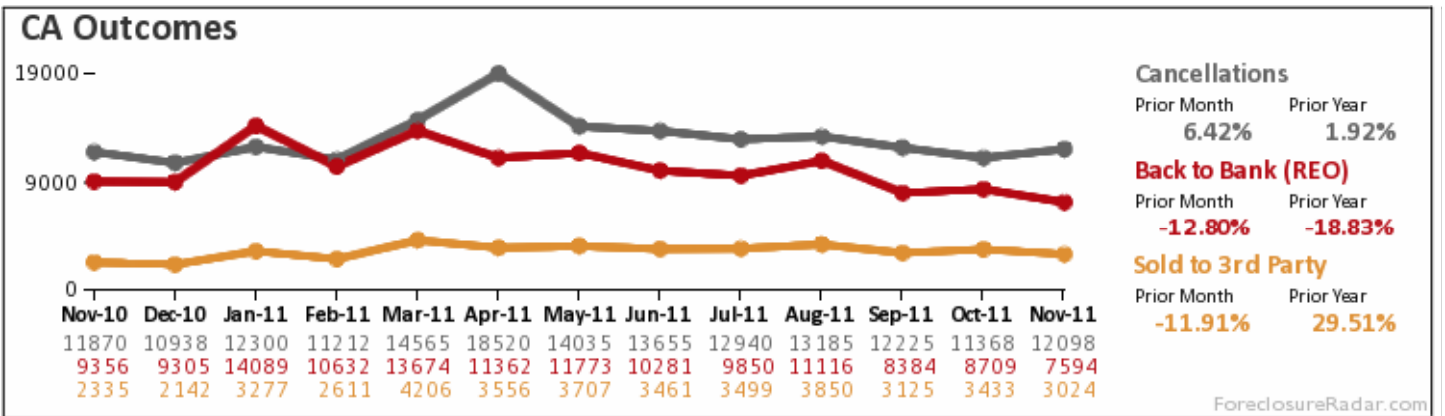

Introduction to my CA Foreclosure Report

The chart above shows Filings of New Notices of Default, and Notices of Trustee Sale for the last year.

The chart above shows Foreclosure Outcomes in CA for the last year.