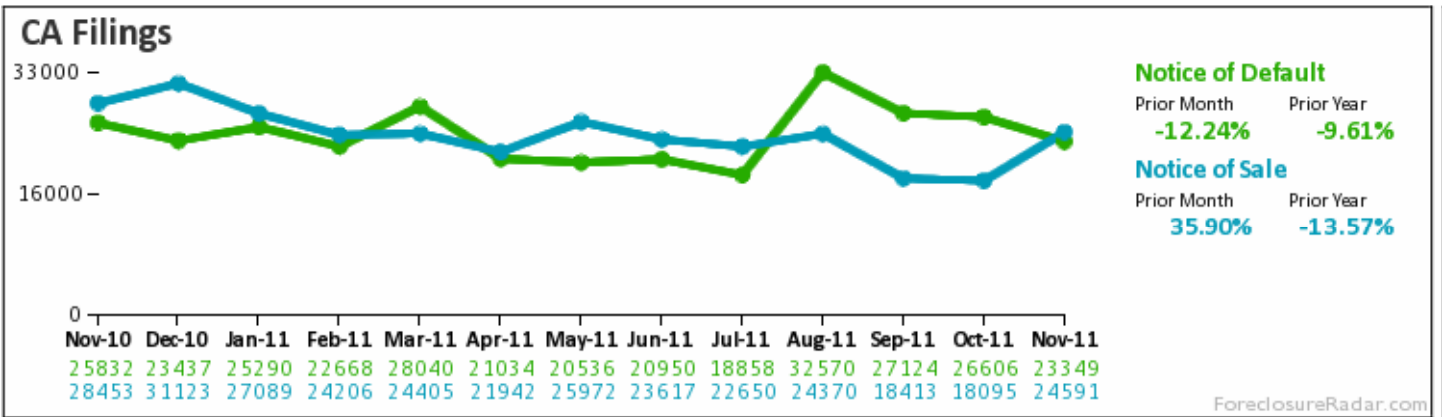

Introduction to my CA Foreclosure Report

The chart above shows Filings of New Notices of Default, and Notices of Trustee Sale for the last year.

The chart above shows Foreclosure Outcomes in CA for the last year.